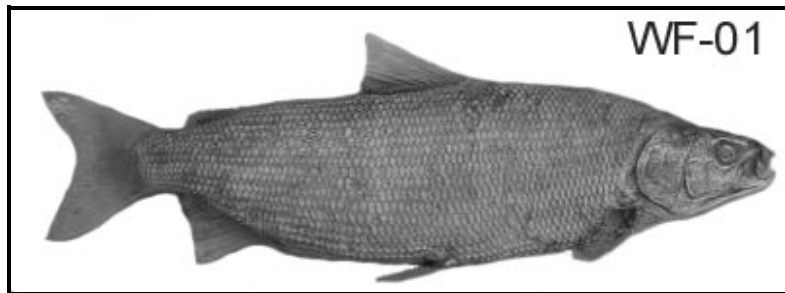

Fisherman's Tale Re-Creations

Phone: (250) 652-7091 Web: www.fish-replicas.com Email: dave@fish-replicas.com

WHITEFISH

MODEL	SIZE	TURN	WT.	PRICE
WF-01.....	20x12.5.....	R-S-C.....	\$110.00

WHITE STURGEON

SN-01.....	50x16.....	R-S-C.....	15.0.....	\$275.00
------------	------------	------------	-----------	----------