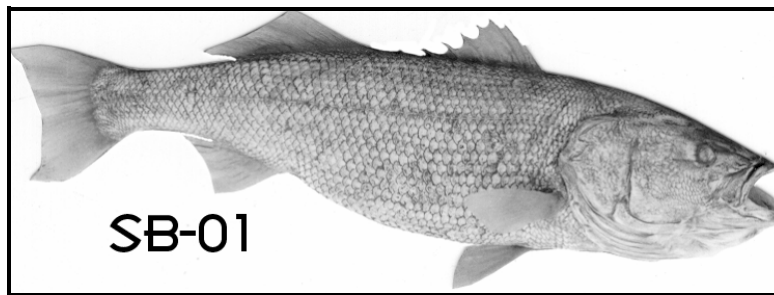

Fisherman's Tale Re-Creations

Phone: (250) 652-7091 Web: www.fish-replicas.com Email: dave@fish-replicas.com

SMALL MOUTH BASS

MODEL	SIZE	TURN	WT.	PRICE
SMB-01.....	19x13.25	L-C.....	4.0.....	\$104.50
SMB-02.....	6.5x4.5	L-C-D	0.3.....	\$15.00
SMB-03.....	15.5x9	R-S-C.....	1.5.....	\$85.25

SMB-04

SMB-04..... 21x14.5

MODEL	SIZE	TURN	WT.	PRICE
SMB-04.....	21x14.5	L-S-C	6.0.....	\$115.50

STRIPED BASS

SB-01

SB-01..... 52x33

MODEL	SIZE	TURN	WT.	PRICE
SB-01.....	52x33	R-S-C.....	54.0.....	\$338.00