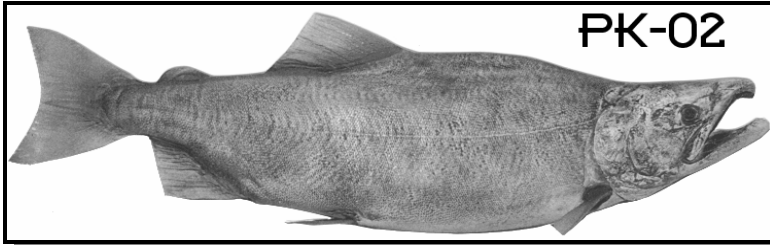

Fisherman's Tale Re-Creations

Phone: (250) 652-7091 Web: www.fish-replicas.com Email: dave@fish-replicas.com

PINK SALMON

MODEL	SIZE	TURN	WT.	PRICE
PK-01	23x12	R-C	3.0	\$126.50

PK-02	25x13.75	R-C	4.0	\$137.50
-------	----------	-----	-----	----------