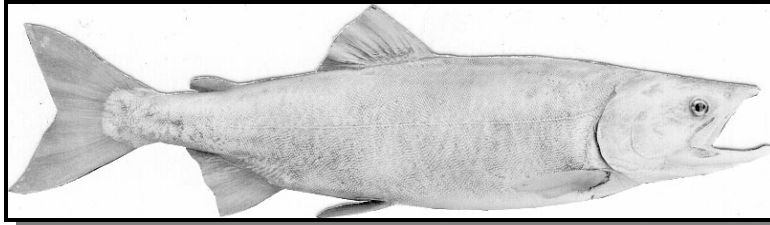

Fisherman's Tale Re-Creations

Phone: (250) 652-7091 Web: www.fish-replicas.com Email: dave@fish-replicas.com

PINK SALMON

MODEL	SIZE	TURN	WT.	PRICE
PK-01	23x12	R-C	3.0	\$126.50

PK-02	25x13.75	R-C	4.0	\$137.50
-------	----------	-----	-----	----------