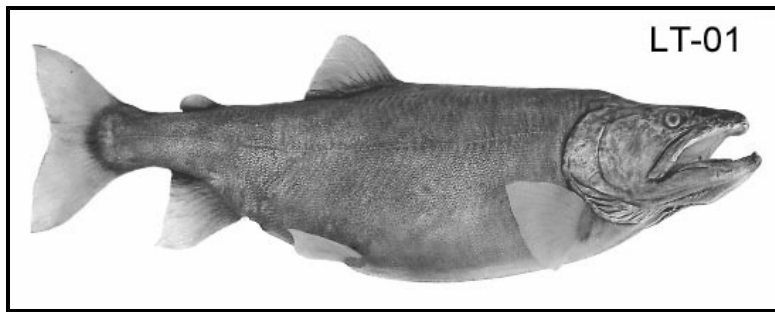

Fisherman's Tale Re-Creations

Phone: (250) 652-7091 Web: www.fish-replicas.com Email: dave@fish-replicas.com

LAKE TROUT

MODEL	SIZE	TURN	WT.	PRICE
LT-01	47x34	R-C	70.0	\$305.50

LT-02	38x23.5	R-C	28.0	\$209.00
-------	---------	-----	------	----------

LAKE TROUT

MODEL	SIZE	TURN	WT.	PRICE
LT-05.....	46x30	LS-C	55.0.....	\$253.00