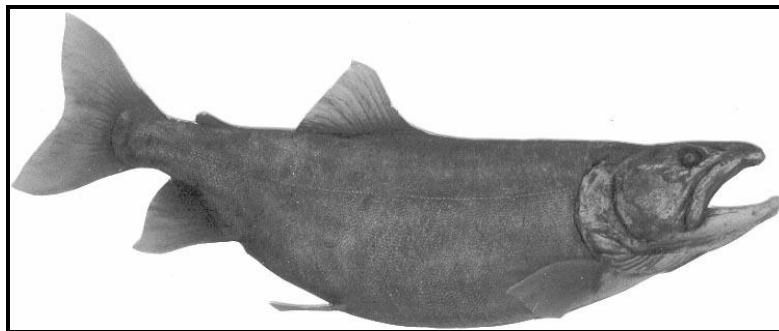

Fisherman's Tale Re-Creations

Phone: (250) 652-7091 Web: www.fish-replicas.com Email: dave@fish-replicas.com

LAKE TROUT

MODEL	SIZE	TURN	WT.	PRICE
LT-01	47x34	R-C	70.0	\$305.50

LT-02	38x23.5	R-C	28.0	\$209.00
-------	---------	-----	------	----------

LAKE TROUT

MODEL	SIZE	TURN	WT.	PRICE
LT-05.....	46x30	LS-C	55.0.....	\$253.00