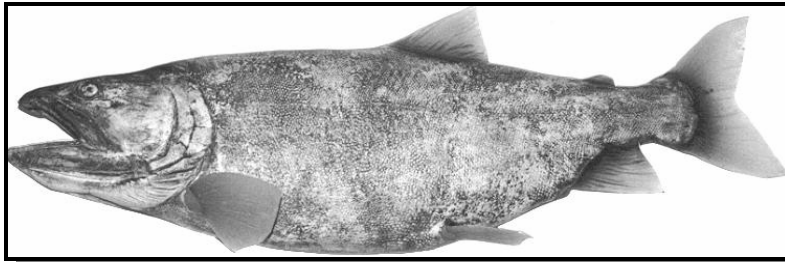

Fisherman's Tale Re-Creations

Phone: (250) 652-7091 Web: www.fish-replicas.com Email: dave@fish-replicas.com

LAKE TROUT

MODEL	SIZE	TURN	WT.	PRICE
LT-01	47x34	R-C	70.0	\$305.50

LT-02	38x23.5	R-C	28.0	\$209.00
-------	---------	-----	------	----------

LAKE TROUT

MODEL	SIZE	TURN	WT.	PRICE
LT-05.....	46x30	LS-C	55.0.....	\$253.00