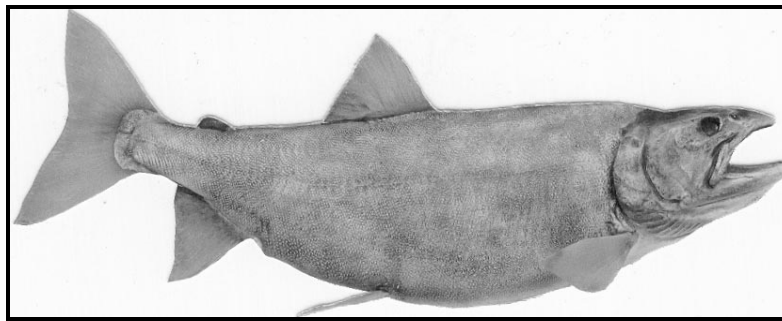

Fisherman's Tale Re-Creations

Phone: (250) 652-7091 Web: www.fish-replicas.com Email: dave@fish-replicas.com

LAKE TROUT

MODEL	SIZE	TURN	WT.	PRICE
LT-01	47x34	R-C	70.0	\$305.50

LT-02	38x23.5	R-C	28.0	\$209.00
-------	---------	-----	------	----------

LAKE TROUT

MODEL	SIZE	TURN	WT.	PRICE
LT-05.....	46x30	LS-C	55.0.....	\$253.00