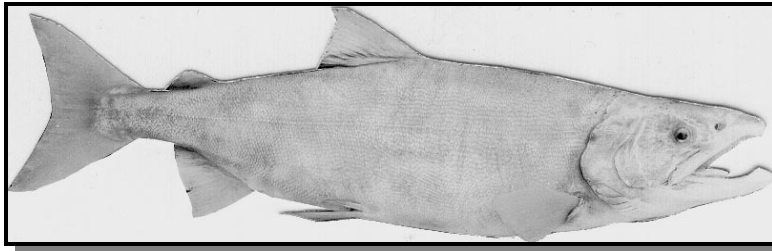

Fisherman's Tale Re-Creations

Phone: (250) 652-7091 Web: www.fish-replicas.com Email: dave@fish-replicas.com

CHUM SALMON

MODEL	SIZE	TURN	WT.	PRICE
CM-02	32x17	R-C	12.0	\$178.75

Legend: R-C = Right Curve • L-C = Left Curve • L-S-C = Left Swimming Curve
L-C-D = Left Curve Down • L-C-U = Left Curve Up • R-C-D = Right Curve Down • R-C-U = Right Curve Up