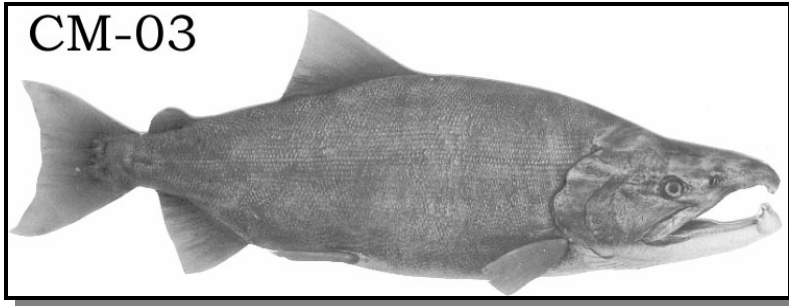

Fisherman's Tale Re-Creations

Phone: (250) 652-7091 Web: www.fish-replicas.com Email: dave@fish-replicas.com

CHUM SALMON

MODEL	SIZE	TURN	WT.	PRICE
CM-02	32x17	R-C	12.0	\$178.75

Legend: R-C = Right Curve • L-C = Left Curve • L-S-C = Left Swimming Curve
L-C-D = Left Curve Down • L-C-U = Left Curve Up • R-C-D = Right Curve Down • R-C-U = Right Curve Up